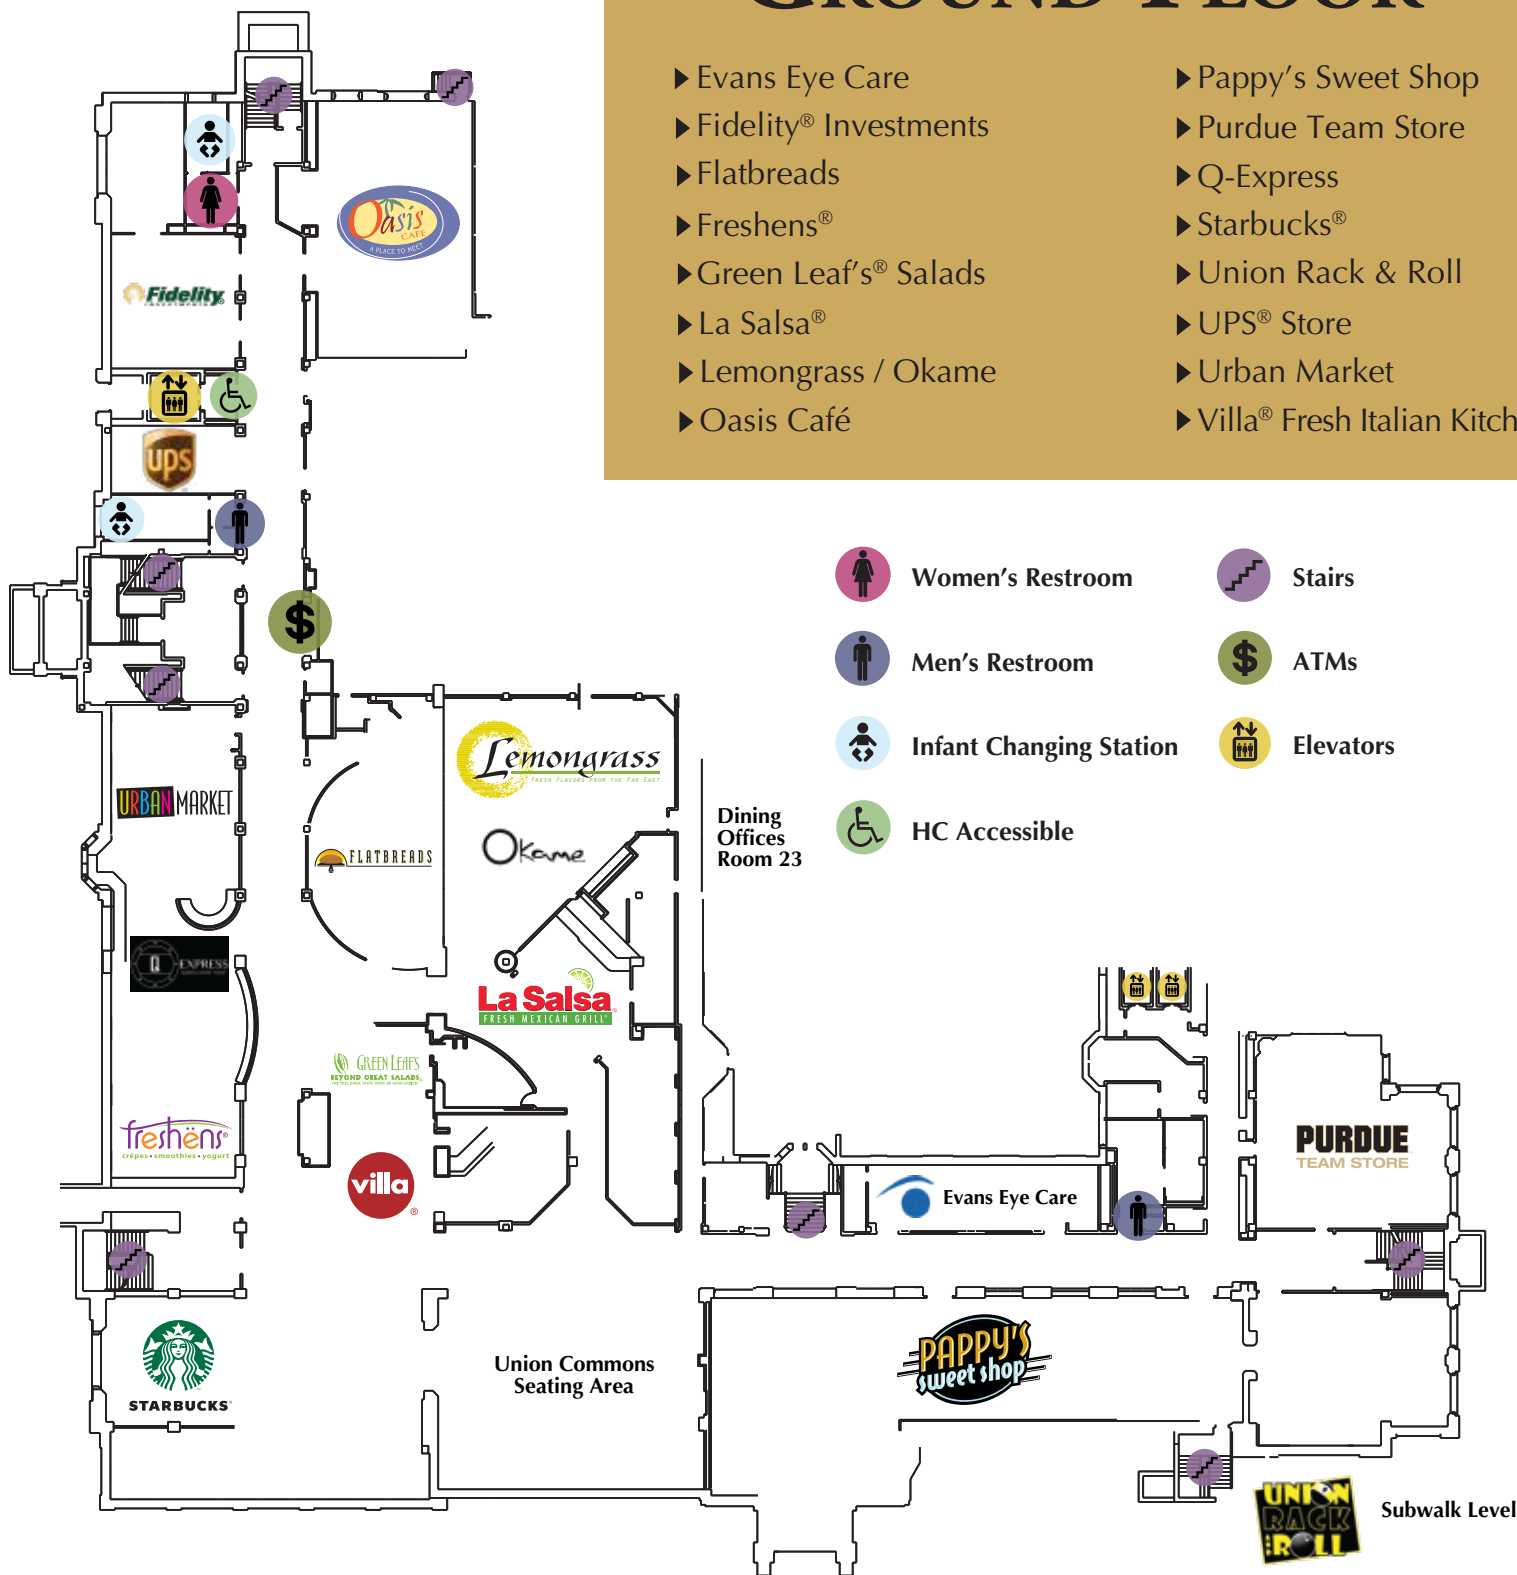

PURDUE
MEMORIAL
UNION

GROUND FLOOR

- ▶ Evans Eye Care
- ▶ Fidelity® Investments
- ▶ Flatbreads
- ▶ Freshens®
- ▶ Green Leaf's® Salads
- ▶ La Salsa®
- ▶ Lemongrass / Okame
- ▶ Oasis Café
- ▶ Pappy's Sweet Shop
- ▶ Purdue Team Store
- ▶ Q-Express
- ▶ Starbucks®
- ▶ Union Rack & Roll
- ▶ UPS® Store
- ▶ Urban Market
- ▶ Villa® Fresh Italian Kitchen

- Women's Restroom
- Men's Restroom
- Infant Changing Station
- HC Accessible
- Stairs
- ATMs
- Elevators

Subwalk Level

MAIN FLOOR

- ▶ Amazon®
- ▶ Catering & Events
- ▶ Purdue Federal Credit Union
- ▶ Purdue Welcome Center
- ▶ Xerox® BoilerCopyMaker

PURDUE
MEMORIAL
UNION

SECOND FLOOR

- ▶ PMU Business Office
- ▶ Purdue Student Union Board
- ▶ Sagamore Restaurant
- ▶ Veterans Success Center

- Women's Restroom
- Men's Restroom
- Infant Changing Station
- HC Accessible
- Stairs
- ATMs
- Elevators